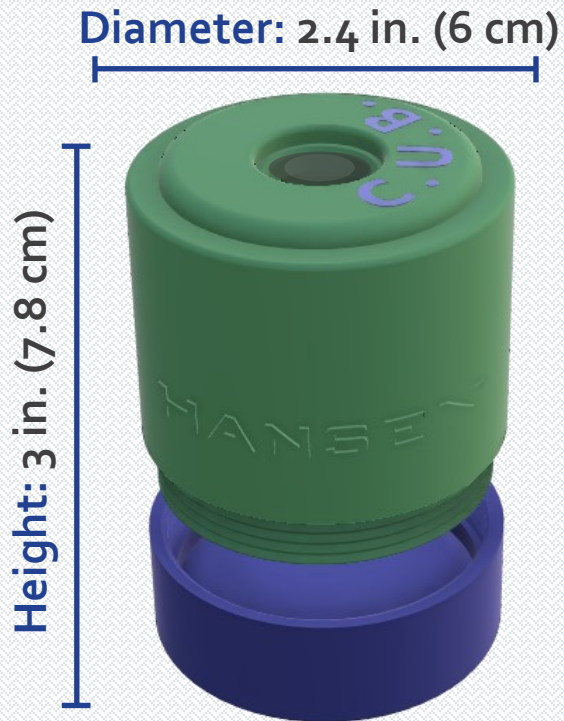

Specs

CUB devices are small and portable. The durable materials and effective functionality of each CUB gives you reliable radio communication in caves, canyons, or mountains. Please view the specs below.

Outside Casing

Casing Material: Durable PLA- Glow in the Dark

On/Off Switch: Waterproof illuminating button

Ready for more? View the next page...